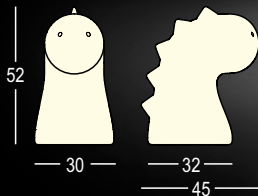

DRAGHETTO

DRAGO

LED DE COLORES RGB